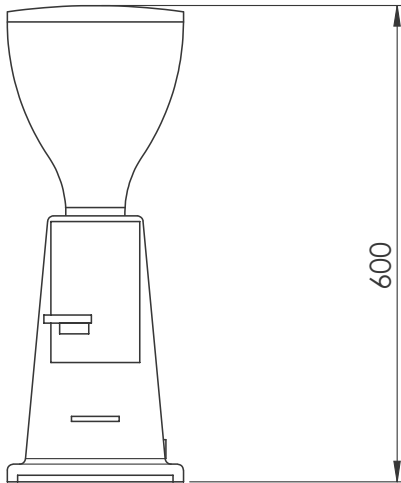

Coffee System Doser Coffee Grinder, Flat 65 mm

ITEM # _____

MODEL # _____

NAME # _____

SIS # _____

AIA # _____

602543 (GRND600)

Doser Coffee Grinder, flat,
65mm

Experience the Excellence
www.electroluxprofessional.com

Side

Front

Electric

Supply voltage:	230 V/1N ph/50/60 Hz
602543 (GRND600)	
Electrical power max.:	0.34 kW
Plug type:	CE-SCHUKO

Key Information:

External dimensions, Width:	230 mm
External dimensions, Depth:	370 mm
External dimensions, Height:	600 mm
Net weight:	13 kg
Shipping weight:	14 kg
Shipping height:	300 mm
Shipping width:	450 mm
Shipping depth:	700 mm
Shipping volume:	0.09 m ³