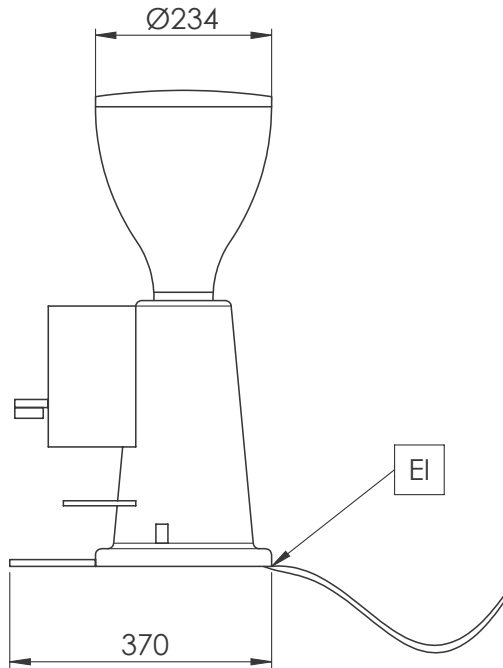

Coffee System Doser Coffee Grinder, Flat 65 mm

ITEM # _____

MODEL # _____

NAME # _____

SIS # _____

AIA # _____

602543 (GRND600)

Doser Coffee Grinder, flat,
65mm

Experience the Excellence
www.electroluxprofessional.com

Side

Front

Electric

Supply voltage:	230 V/1N ph/50/60 Hz
602543 (GRND600)	
Electrical power max.:	0.34 kW
Plug type:	CE-SCHUKO

Key Information:

External dimensions, Width:	230 mm
External dimensions, Depth:	370 mm
External dimensions, Height:	600 mm
Net weight:	13 kg
Shipping weight:	14 kg
Shipping height:	300 mm
Shipping width:	450 mm
Shipping depth:	700 mm
Shipping volume:	0.09 m ³